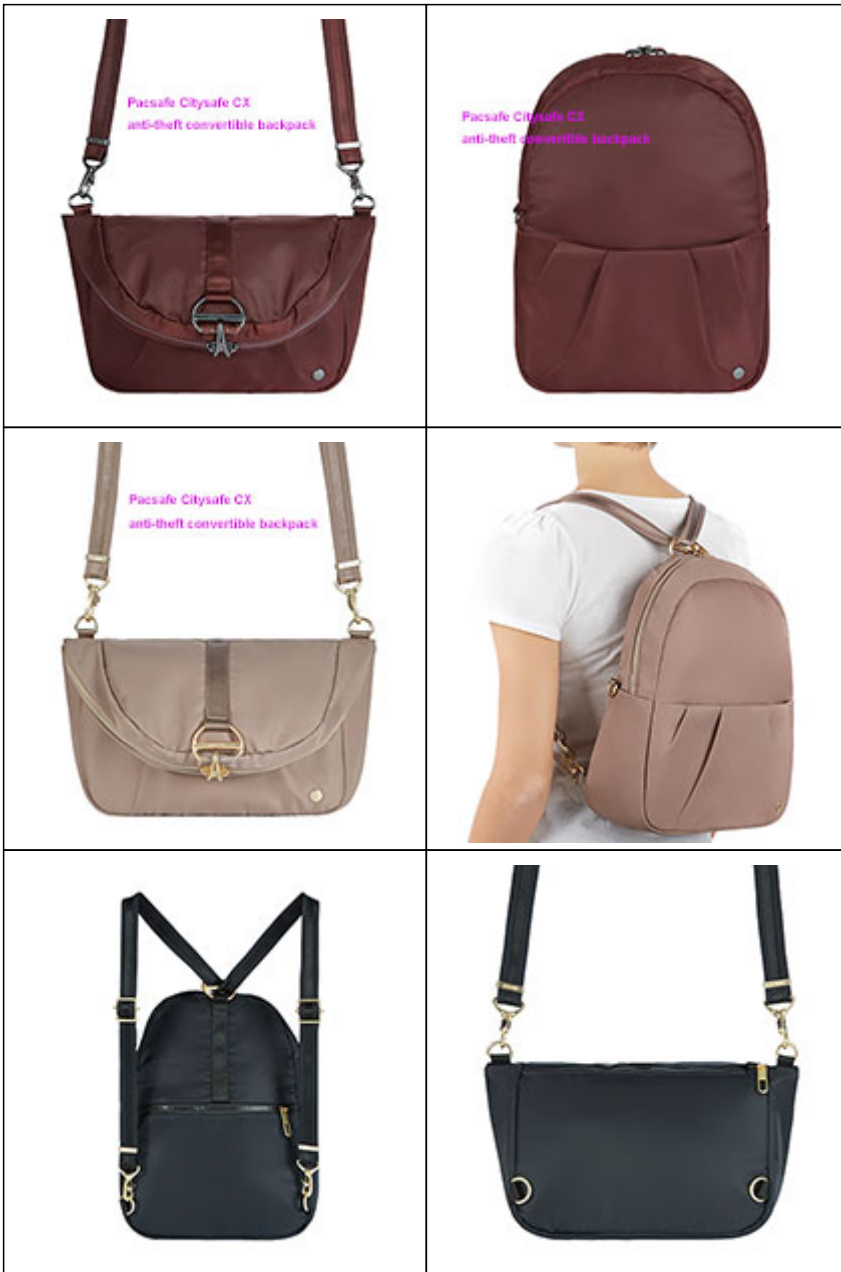

KEY Accessories Co.

KEY Accessories company

* Pacsafe Citysafe CX convertible backpack

~~HK\$930.00~~ HK\$651.00
You Save: HK\$279.00

Pacsafe Citysafe CX anti-theft convertible backpack

The Citysafe CX Convertible Backpack is stylish and innovative, and can be worn how you like, with the added benefit of discreet security details.

- *Materials: (Outer material) 100D nylon twill , (lining) 75D Polyester
- *Weight: 1 lb. 0.6 oz. / 470 g
- *Volume: 8 L
- *Dimensions: (H x W x D): 13.4 x 10.2 x 4.7 in / 34 x 26 x 12 cm
- *Strap Length: backpack strap length (min): 14cm / 5.5in; backpack strap length (max): 75cm / 29.5in
- *Laptop compartment (Macbook 11" compatible)
- *Bag converts from backpack to crossbody bag