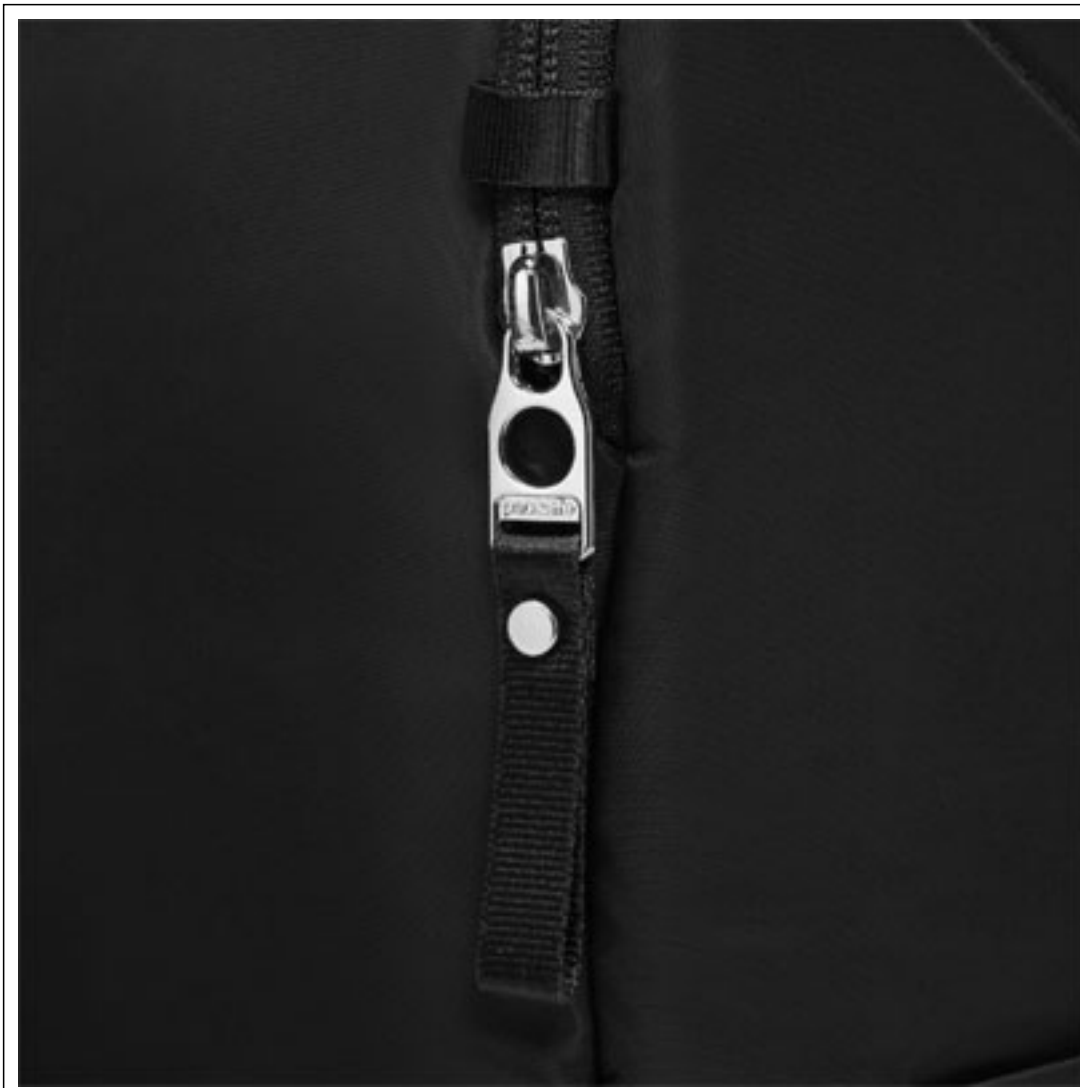

Â

[PacSafe™ æ ¯ æ·±æ°`åÿ— æ·±ä¹´é½ æœƒ†å®š éŠ·å”@å°—
PacSafe é™æ ¯ èjœè²”](#)

- Key Accessories

[Enquiries or order æÿèœçå•Šè¨.è³¼:](#)

[1> hotline : (852) 2720-4317](#)

[2> è¨.è²´é»èœ±: 9587-8843](#)

[3> email: winnie@keys.com.hk](#)

[4>Â facebook: [keysaccessories](#)](#)

- [** æœ-åœ°å¹³é½µæ^—é†è±•éœÿé•ž(é™æ ¯, æ³¼³é—œ) **](#)

[** é—œå, è†å°—æ^—åœ°é•µä°æ”¶, è«è°çµj95878843 **](#)

- [Shop address:](#)

[Shop 87-88, 1/F, Metro Sham Shui, 226-242 Cheung Sha Wan Road, Shamshuipo, Kowloon.
(Shamshuipo MTR station , Exit D1)](#)

- [Website: [www.keys.com.hk](#)](#)

-