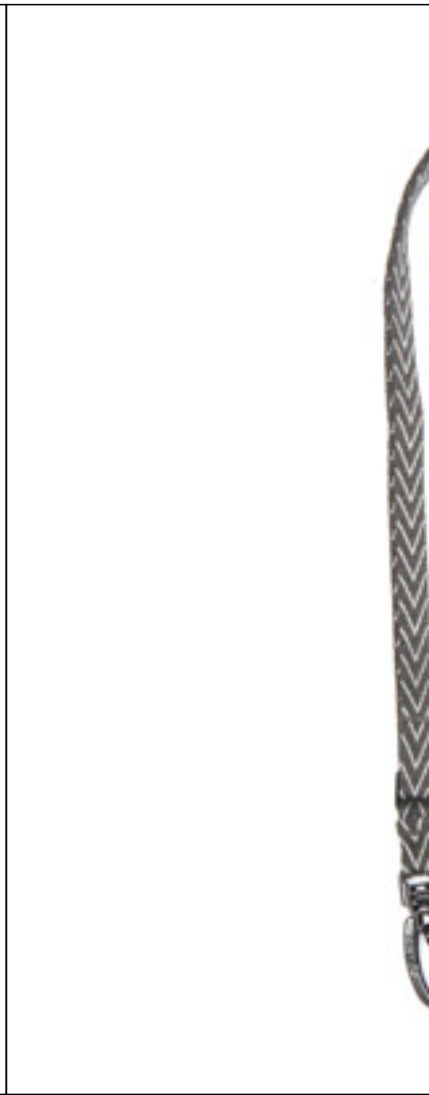

Anti-Theft Technology

- *TurnNLock security hook
- *Webbing with Dyneema® (no wire)

Specification

- *Height : 128 cm
- *Width : 1.4 cm
- *Depth : 0.9 cm
- *Weight : 0.04 kgs
- *Strap Length (with hook) (max-min) : 71-128 cm
- *Main Materials: Dyneema® & Polyester mixed webbing

Product Description

The Pacsafe Cut resistant lanyard is made from Dyneema® and Polyester mixed webbing. It is a silver-colored metal U-shaped hook with a small loop at the top and two small loops at the bottom. The lanyard is 71-128 cm long and weighs 0.04 kgs. It is compatible with wallets that have D-ring attachments. The lanyard is made from Dyneema® and Polyester mixed webbing. It is a silver-colored metal U-shaped hook with a small loop at the top and two small loops at the bottom. The lanyard is 71-128 cm long and weighs 0.04 kgs. It is compatible with wallets that have D-ring attachments. The lanyard is made from Dyneema® and Polyester mixed webbing. It is a silver-colored metal U-shaped hook with a small loop at the top and two small loops at the bottom. The lanyard is 71-128 cm long and weighs 0.04 kgs. It is compatible with wallets that have D-ring attachments.

Product Features

- *TurnNLock security hook
- *Webbing with Dyneema® (no wire)
- *Compatible with wallets that have D-ring attachments

é~ç)œæŠ€èj“

*TurnNLock security hook

*Webbing with Dyneema® (no wire)

è!•æ ¼

*é«~â°i : 128 cm

*é—Šâ°i : 1.4 cm

*æ•±â°i : 0.9 cm

*é‡•é‡• : 0.04 kgs

*â„¶é•.i¹™é€£æ%œi'š (æœ€â¤šâ€"æœ€â°) : 71-128 cm

*â„»è!•ç%œ™: Dyneema® & Polyester mixed webbing

Â