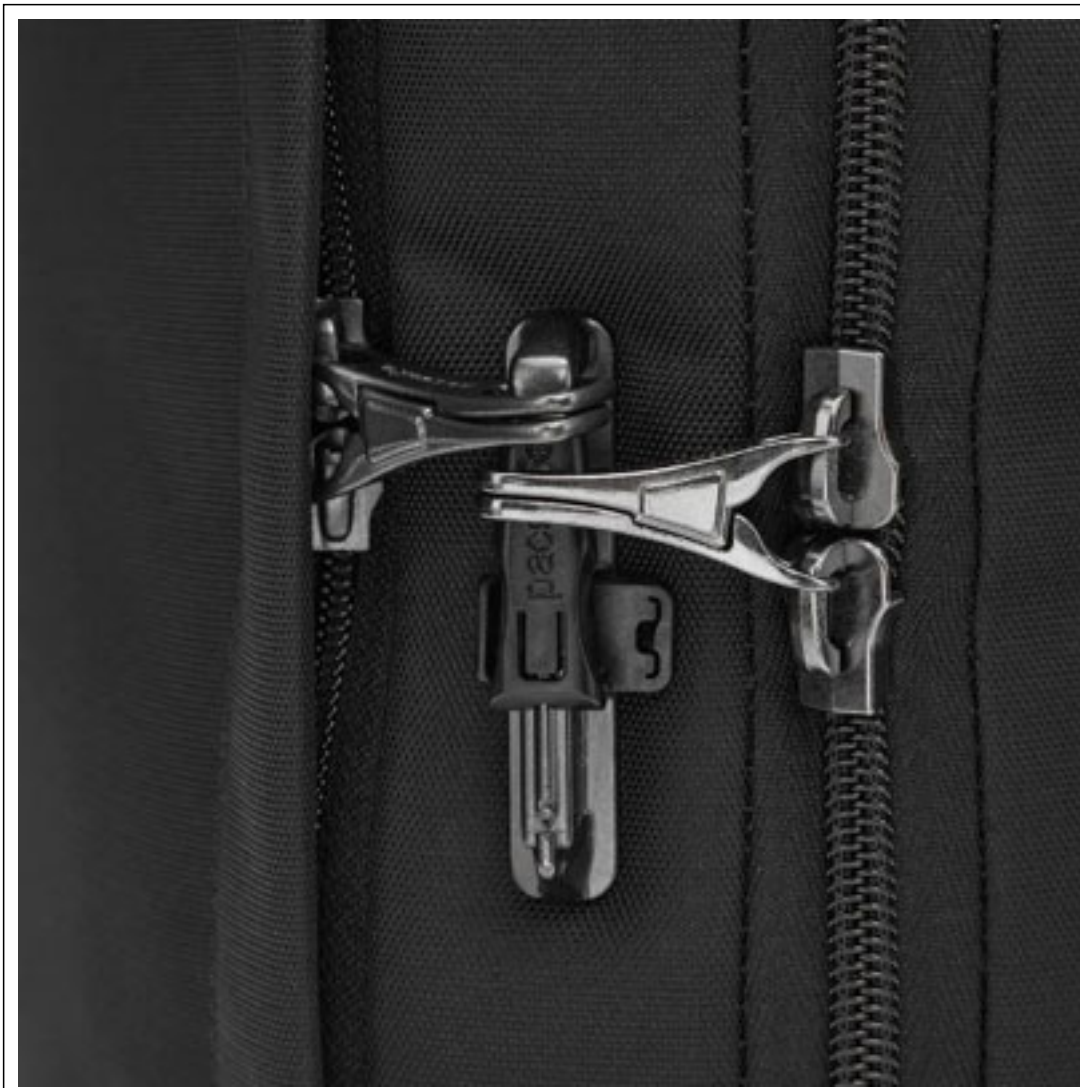

Â

[PacSafe™ æ ð æ±æ°ãÿ— æ±ä¹'éf½ æCEtã®š éŠ·ã''@ã°—
PacSafe éi™æ ðjCEè²''](#)

- Key Accessories

[Enquiries or order æÿæ©cã•Šè'',è³¼:](#)

[1> hotline : (852) 2720-4317](#)

[2> è'',è²'é'»è©±: 9587-8843](#)

[3> email: winnie@keys.com.hk](#)

[4>Â facebook: [keysaccessories](#)](#)

[Shop address:](#)

[Shop 87-88, 1/F, Metro Sham Shui, 226-242 Cheung Sha Wan Road, Shamshuipo, Kowloon.
(Shamshuipo MTR station , Exit D1)](#)

- [Website: [www.keys.com.hk](#)](#)

[Vendor Information](#)

Customer Reviews: There are yet no reviews for this product.
Please log in to write a review.