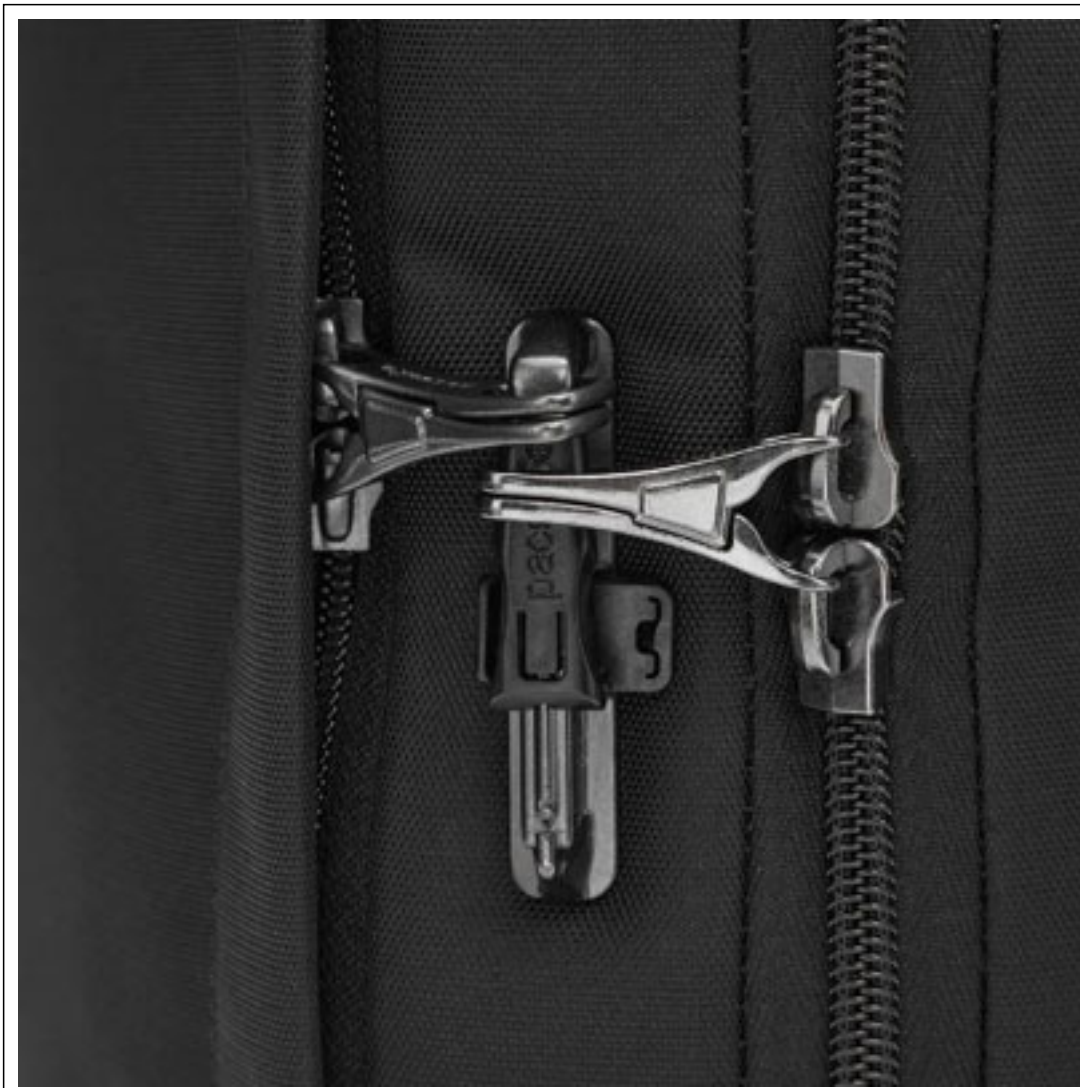

Â

[PacSafe™ æ ð æ ð æ ° á Ÿ — æ ð ä 1 é f 1/2 æ CE t á ® š é Š · á ’ ® á ° —](#)
[PacSafe é i™ æ ð è j CE è 2”](#)

- Key Accessories

[Enquiries or order æ Ÿ æ © ç á • Š è ð è 3 1/4 :](#)

[1> hotline : (852) 2720-4317](#)

[2> è ð è 2” é » è © ± : 9587-8843](#)

[3> email: winnie@keys.com.hk](#)

[4> Â facebook: keysaccessories](#)

[Shop address:](#)

[Shop 87-88, 1/F, Metro Sham Shui, 226-242 Cheung Sha Wan Road, Shamshuipo, Kowloon. (Shamshuipo MTR station , Exit D1)](#)

- [Website: www.keys.com.hk](#)

[Vendor Information](#)

Customer Reviews: There are yet no reviews for this product.
Please log in to write a review.